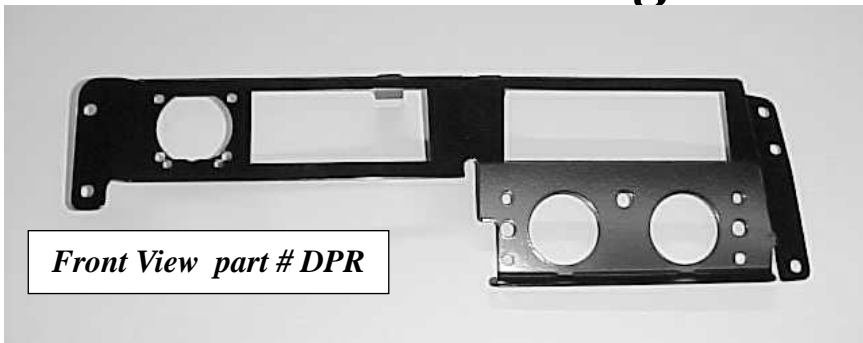

DAVE GILL STERLING TRUCKS
ANNOUNCES AN ALL NEW
DASH PANEL REINFORCEMENT!

This is a custom engineered,
STEEL REINFORCING PANEL
For Sterling Air Brake Valves.

These reinforcement panels fit
All Sterling: A-Line, L-Line,
Acterra's & Late Model Fords.