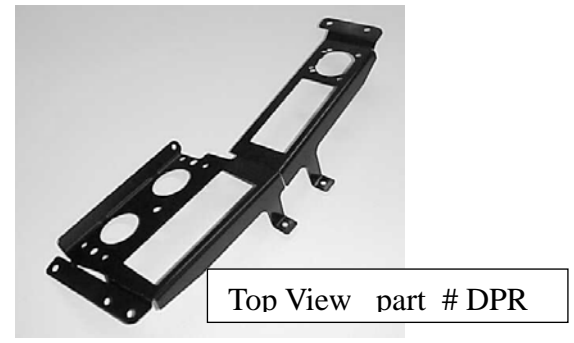

DAVE GILL STERLING TRUCKS
ANNOUNCES AN ALL NEW
DASH PANEL REINFORCEMENT!

This is a custom engineered,
STEEL REINFORCING PANEL
For Sterling Air Brake Valves.

These reinforcement panels fit
All Sterling: A-Line, L-Line,
Acterra's & Late Model Fords.